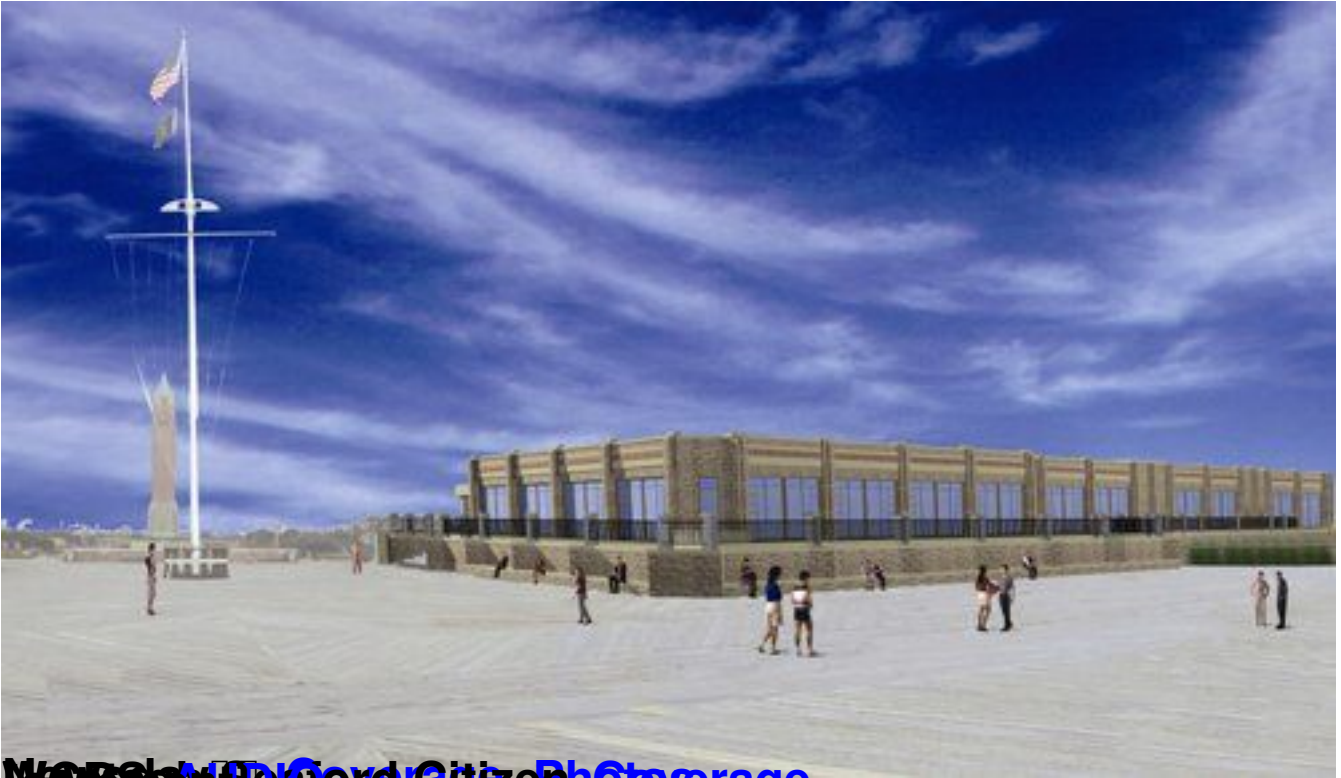

Washingt **NY** **DC** **Ord** **Citizen** **Ph** **Coverage**